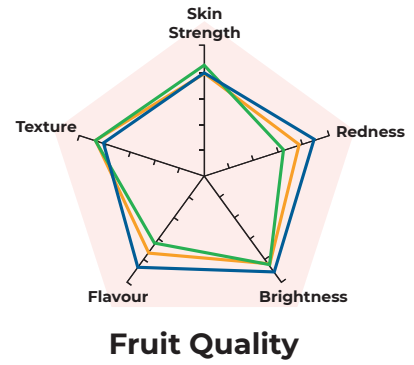

Cropping profile (2016) Malling™ Charm