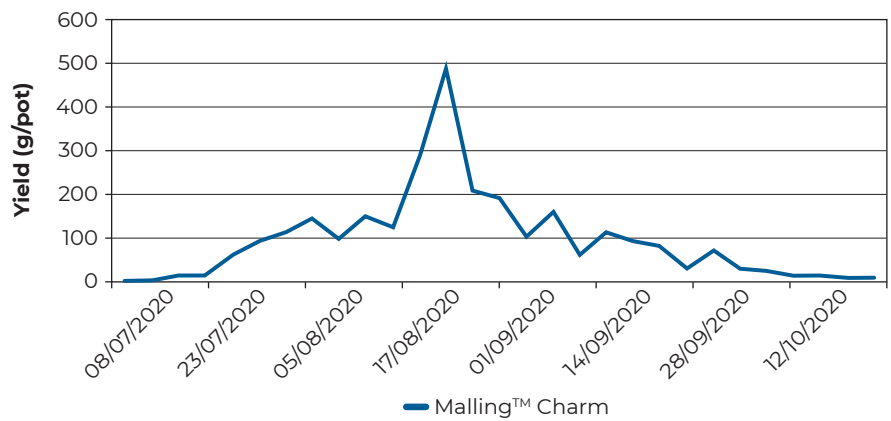

Variety	Malling™ Charm
Planting date	26/07/2019
Pot size	7.5 l
Pots/m	2
Canes/m	6
First pick	08/07/2020
Yield (t/ha)	23
Yield (kg/cane)	0.935

Primocane Production WET Centre NIAB EMR 2020 – Berry size and SSC