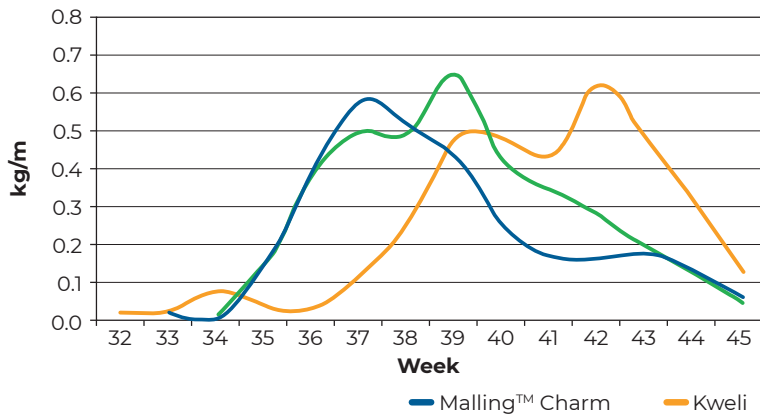

Cropping profile (2016) Malling™ Charm